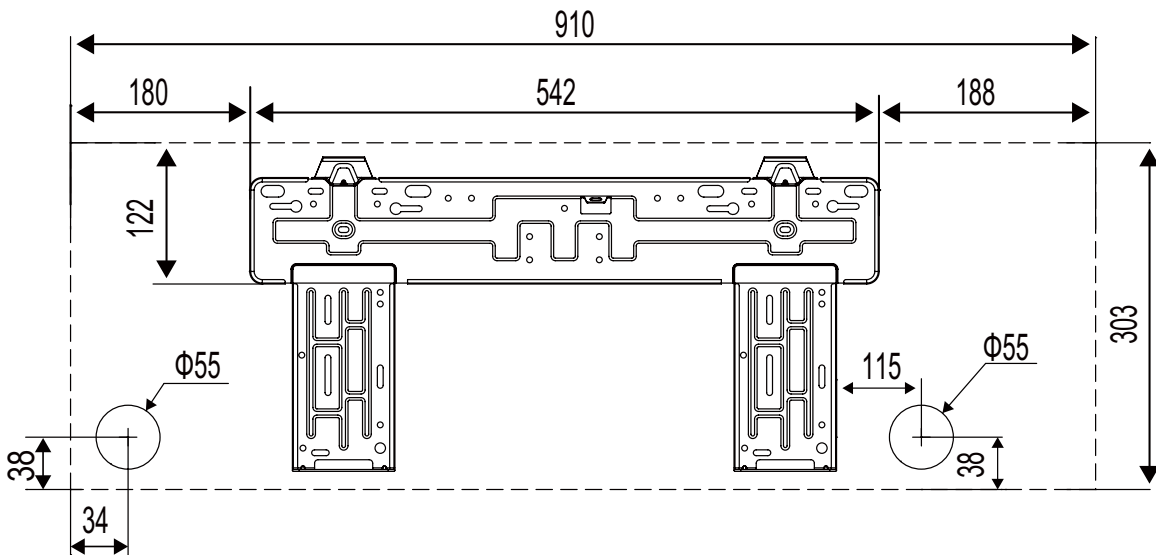

EN DIMENSIONS

SPLIT 1x1

DIAMANT

GIA-S09DIAR32 | GIA-S12DIAR32

Please, read carefully this manual before using the product.

Thank you

GIATSU DIAMANT

Indoor Unit

Unit:mm

Model	W	H	D
09K,12K	910	303	200

Outdoor Unit

Model: GIA-S09DIAR32-EXT

Unit:mm

Model: GIA-S12DIAR32-EXT

giatsu

Professional Comfort Solutions