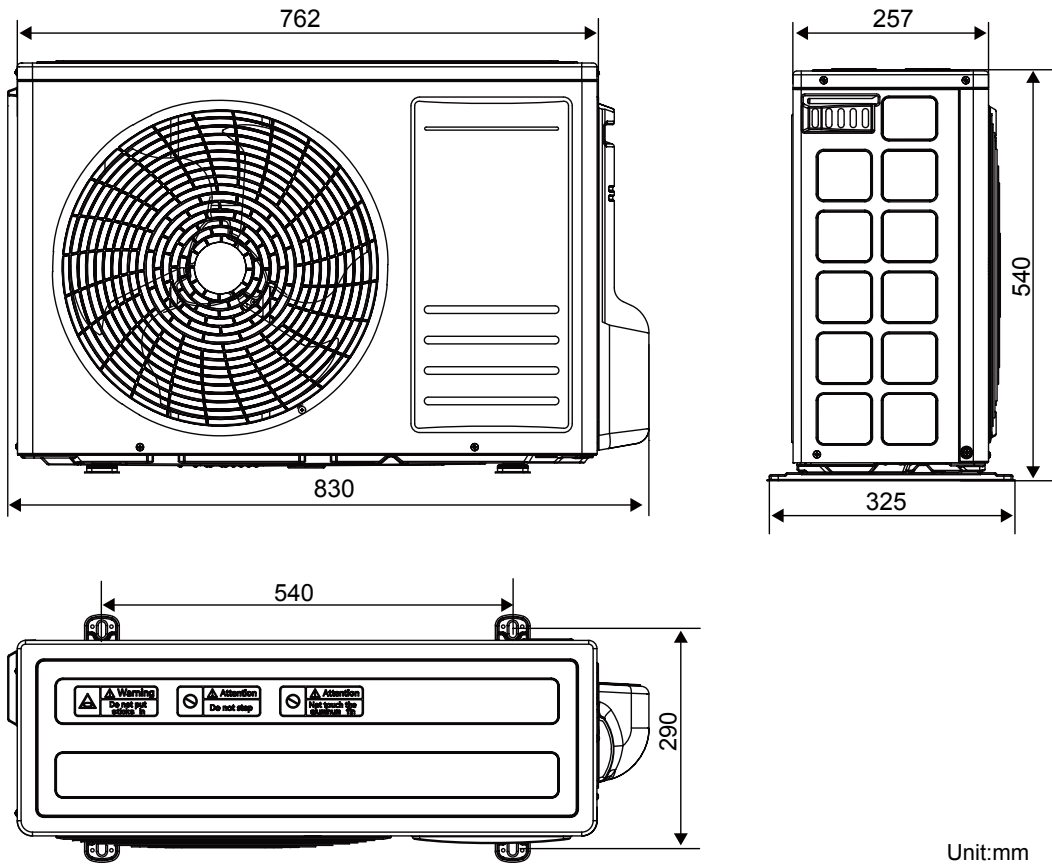

EN DIMENSIONS

SPLIT 1x1

DIAMANT

GIA-S09DIAR32 | GIA-S12DIAR32

Please, read carefully this manual before using the product.

Thank you

GIATSU DIAMANT

Indoor Unit

Unit:mm

Model	W	H	D
09K,12K	910	303	200

Outdoor Unit

Model: GIA-S09DIAR32-EXT

Unit:mm

Model: GIA-S12DIAR32-EXT

giatsu

Professional Comfort Solutions