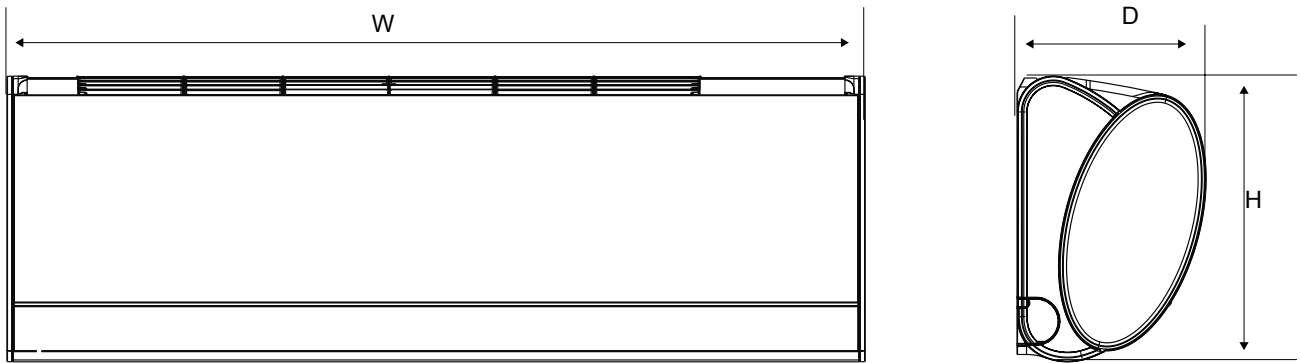

EN DIMENSIONS

SPLIT 1x1

DIAMANT

GIA-S09DIAR32 | GIA-S12DIAR32

Please, read carefully this manual before using the product.

Thank you

GIATSU DIAMANT

Indoor Unit

Unit:mm

Model	W	H	D
09K,12K	910	303	200

Outdoor Unit

Model: GIA-S09DIAR32-EXT

Unit:mm

Model: GIA-S12DIAR32-EXT

giatsu

Professional Comfort Solutions