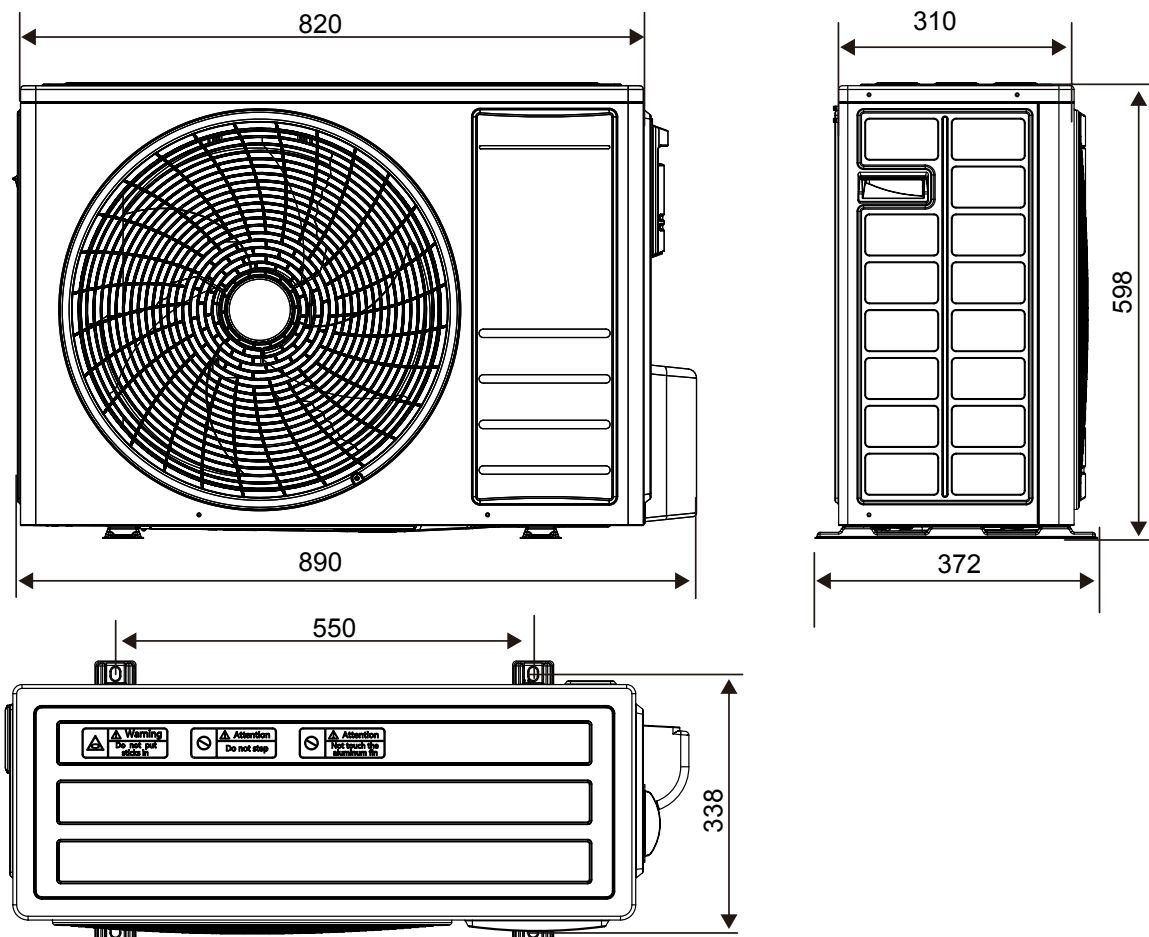

EN DIMENSIONS

SPLIT 1x1

DIAMANT

GIA-S09DIAR32 | GIA-S12DIAR32

Please, read carefully this manual before using the product.

Thank you

GIATSU DIAMANT

Indoor Unit

Unit:mm

Model	W	H	D
09K,12K	910	303	200

Outdoor Unit

Model: GIA-S09DIAR32-EXT

Unit:mm

Model: GIA-S12DIAR32-EXT

giatsu

Professional Comfort Solutions